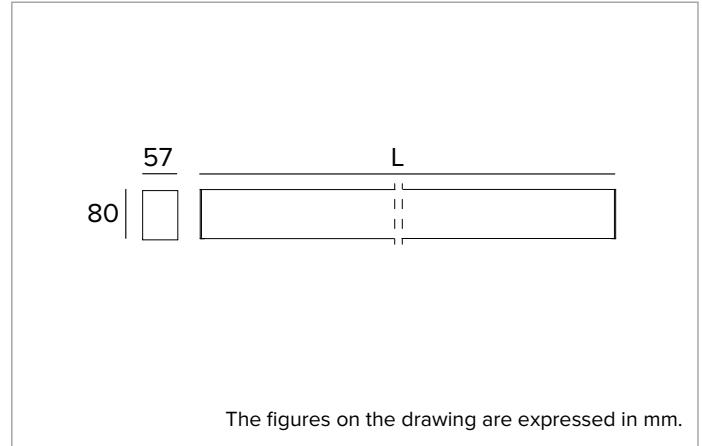

T022BX830ELPW | LOGICO EASY Stand Alone 57 - UGR19

Linear stand alone LED fixture for ceiling mounted or suspension installation. Emergency version

	3000K	H(m)	D1(m)	D2(m)	E _{max} (lx)		
Ra80		83°	89°				
Fixture Power	79W	1	1.78	1.97	1665		
Source Flux	8157lm	2	3.56	3.94	416		
Fixture Flux	8158lm	3	5.33	5.91	185		
Efficacy	103lm/W	4	7.11	7.88	104		
G0300	I _{max} =226cd/klm	I _{max}	1841cd	5	8.89	9.85	67