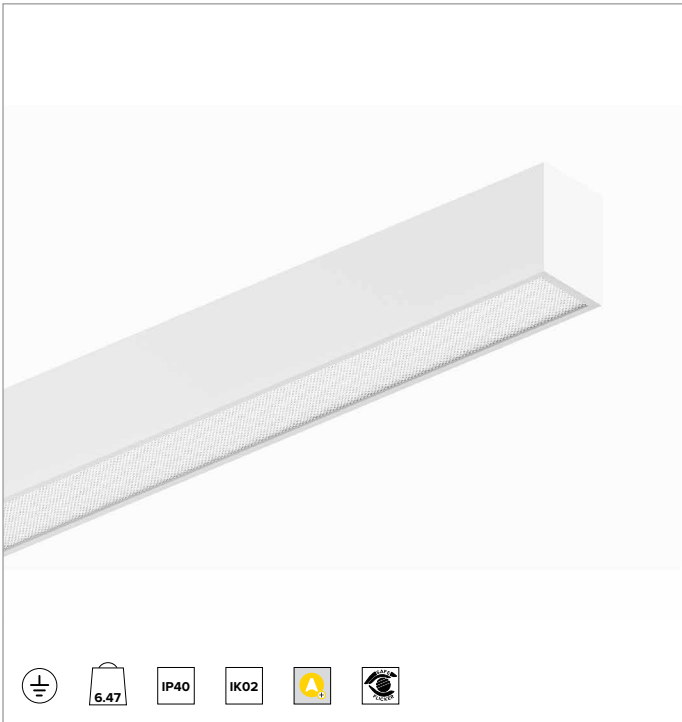

T022BX830ELPW | LOGICO EASY Stand Alone 57 - UGR19

Linear stand alone LED fixture for ceiling mounted or suspension installation. Emergency version

	3000K	H(m)	D1(m)	D2(m)	E _{max} (lx)		
Ra80		83°	89°				
Fixture Power	79W	1	1.78	1.97	1665		
Source Flux	8157lm	2	3.56	3.94	416		
Fixture Flux	8158lm	3	5.33	5.91	185		
Efficacy	103lm/W	4	7.11	7.88	104		
G0300	I _{max} =226cd/klm	I _{max}	1841cd	5	8.89	9.85	67